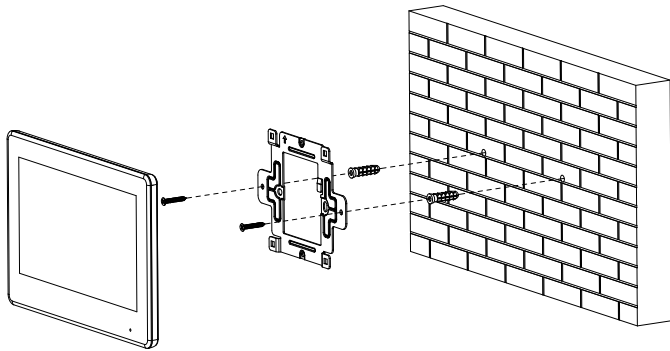

General	
Appearance Color	White/Black
Power Supply	48 VDC 1.25 A
Installation	Surface mount
Certifications	CE; FCC
Dimensions	189.0 mm × 130.0 mm × 26.9 mm (7.44" × 5.12" × 1.06")

Operating Temperature	-10 °C to +55 °C (+14 °F to 131 °F)
Operating Humidity	10%-95% RH (non-condensing)
Operating Altitude	Beneath 3000 m (9842.52 ft)
Power Consumption	Standby ≤ 2 W; working ≤ 6 W
Net Weight	0.35 kg (0.78 lb)
Gross Weight	0.56 kg (1.23 lb)

Application

Ordering Information

Type	Model	Description
IP Indoor Monitor	DHI-VTH5422HW-W/ DHI-VTH5422HB-W	2-wire IP & Wi-Fi Indoor Monitor

Installation

Dimensions (mm[inch])