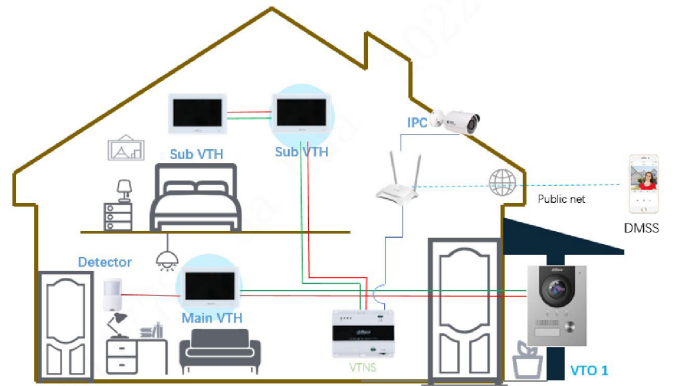

Operating Temperature	-10 °C to +55 °C (+14 °F to 131 °F)
Operating Humidity	10%-95% RH (non-condensing)
Operating Altitude	Beneath 3000 m (9842.52 ft)
Power Consumption	Standby ≤ 2 W; working ≤ 6 W
Net Weight	0.35 kg (0.78 lb)
Gross Weight	0.56 kg (1.23 lb)

Application