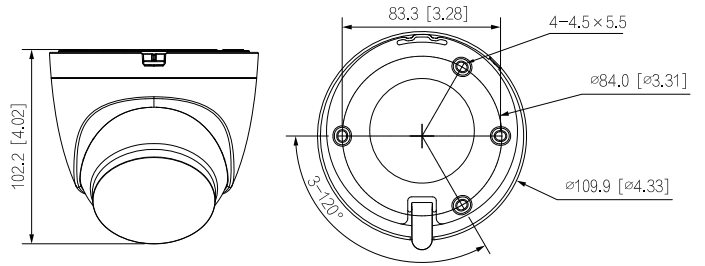

Ordering Information

Type	Model	Description
2MP Camera	DH-IPC-HDW1230DTP-STW-0280B	2 MP IR Fixed-focal WiFi Eyeball Network Camera, PAL, 2.8 mm
	DH-IPC-HDW1230DTN-STW-0280B	2 MP IR Fixed-focal WiFi Eyeball Network Camera, NTSC, 2.8 mm
	DH-IPC-HDW1230DTP-STW-0360B	2 MP IR Fixed-focal WiFi Eyeball Network Camera, PAL, 3.6 mm
	DH-IPC-HDW1230DTN-STW-0360B	2 MP IR Fixed-focal WiFi Eyeball Network Camera, NTSC, 3.6 mm
Accessories	ADS-12AM-12 12012EPG	12V DC/1A Power Adapter
	PFA13G	Junction Box
	PFB205W	Wall Mount
	PFA152-E	Pole Mount

Dimensions (mm[inch])

Accessories

Included:

Optional:

Junction Mount	Ceiling Mount	Wall Mount
Pole Mount (Vertical)